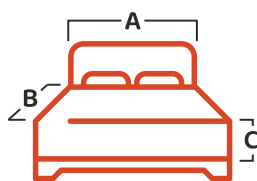

Referência	Cobreleito	A	B
06520688	Solteiro	1,60m	2,20m
06520788	Casal	2,20m	2,40m
06520888	Queen	2,40m	2,60m
06520988	King	2,60m	2,80m
06521088	Super King	2,80m	3,00m

Porta-travesseiro

50cm x 70cm

S R$ 49,90
C R$ 69,90
Q R$ 79,90
K R$ 89,90
SK R$ 99,90